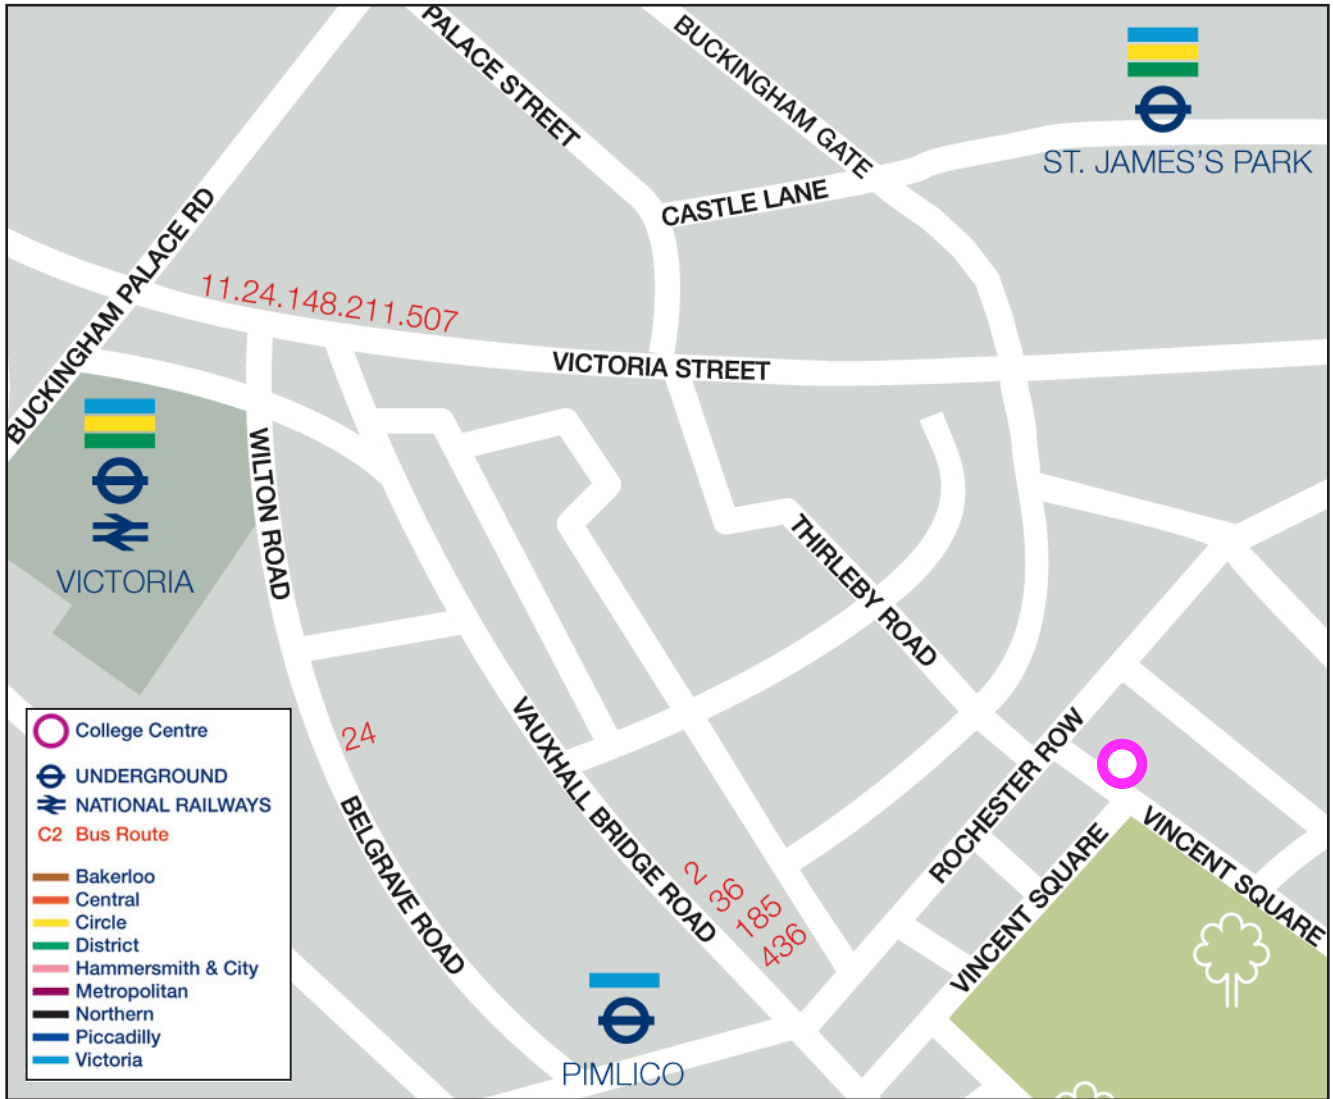

Westminster Kingsway College Victoria Centre map

○ Westminster Kingsway College
Victoria Centre
Vincent Square
London
SW1P 2PD